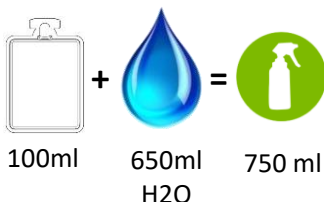

MODE OF USE AND DILUTION

PACK SIZE

TECHNICAL DATA

Physical state: liquid
 Colour: bright blue
 Odour: rose
 pH: 8,50 +/- 0,50
 Density: 0,90 +/-0,025 Kg/L

COMPOSITION

See safety data sheet. Ingredients compliant with CE Reg. 648/2004